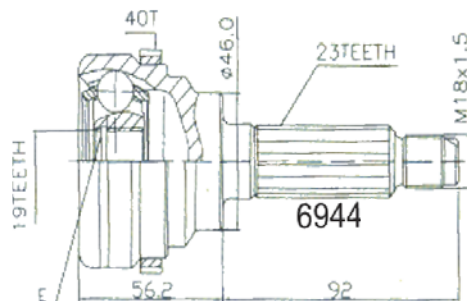

DAEWOO		CHASSIS	YEAR	KMK
ESPERO				
1.8 CD ,GL ,GLX (Exc. JLK 9) ,M.T.	66/70 kW (90 -95 HP)		05/92 03/95	6610
1.8 GL, GLX, (A.T.)	66/70 kW (90 -95 HP)		03/95 07/95	6610
1.8i CD			05/92	6610
1.8i CD ABS			09/95	6746
2.0 CD, GL, GLX, (Exc.JL9) ,M.T.	77 kW (105 HP)		05/92 03/95	6610
2.0 GL, GLX (A.T.)	77 Kw (105 HP)		03/95 07/95	6610
2.0i CD			05/92	6610
2.0 Oi CD ABS			09/95	6746
LANOS				
1.3	55 kW (75 HP)		07/97	7098
1.6 16V	78 kW (106 HP)		05/97	6610
1.6 16V ABS	78 kW (106 HP)		05/97	6746
LEGANZA				
2.0 16V ABS (M.T.)	98 Kw (133 HP)		06/97	6746
LEMANS				
1.5			01/87	6544
1.6			01/89	6544
2.0			01/89	6544
MATIZ				
800				7052
800i ABS	38 Kw (52 HP)		09/98	6944
NEXIA				
1.5i			09/95	6544
1.5i 16V			09/95	6544
NUBIRA				
1.6 16V	78 kW (106 HP)		02/97	6610
2.0 16V	98 Kw (133 HP)		07/97	6610
RACER				
1.5	59 Kw (80 HP)		01/89 12/93	6544
1.5	59 Kw (80 HP)		01/94	6610
1.8 CD, GLX, (Exc.JL9) , M.T.	66/70 Kw (90 - 95 HP)		05/92 03/95	6610
1.8 GL, GLX , (A.T.)	66/70 kw (90 - 95 HP)		03/95 07/95	6610
2.0			01/89 12/93	6544
2.0			01/94	6610
2.0 CD, GL ,GLX , (Exc.JL9), M.T.	77 Kw (105 HP)		05/92 03/95	6610
2.0 GL, GLX, (A.T.)	77 Kw (105 HP)		03/95 07/95	6610
TICO				
All MODELS			05/92	6630