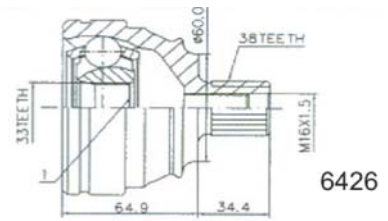

6158

6178

6426

6614

6680

6738

6740

705C

7094

7096