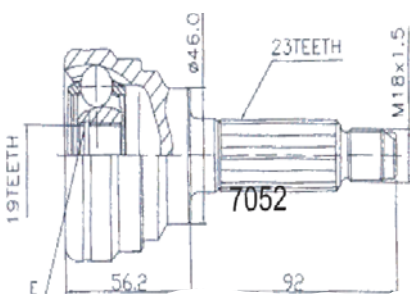

DAEWOO		CHASSIS	YEAR	KMK
ESPERO				
1.8 CD ,GL ,GLX (Exc. JLK 9) ,M.T.	66/70 kW (90 -95 HP)		05/92 03/95	6610
1.8 GL, GLX, (A.T.)	66/70 kW (90 -95 HP)		03/95 07/95	6610
1.8i CD			05/92	6610
1.8i CD ABS			09/95	6746
2.0 CD, GL, GLX, (Exc.JL9) ,M.T.	77 kW (105 HP)		05/92 03/95	6610
2.0 GL, GLX (A.T.)	77 Kw (105 HP)		03/95 07/95	6610
2.0i CD			05/92	6610
2.0 Oi CD ABS			09/95	6746
LANOS				
1.3	55 kW (75 HP)		07/97	7098
1.6 16V	78 kW (106 HP)		05/97	6610
1.6 16V ABS	78 kW (106 HP)		05/97	6746
LEGANZA				
2.0 16V ABS (M.T.)	98 Kw (133 HP)		06/97	6746
LEMANS				
1.5			01/87	6544
1.6			01/89	6544
2.0			01/89	6544
MATIZ				
800				7052
800i ABS	38 Kw (52 HP)		09/98	6944
NEXIA				
1.5i			09/95	6544
1.5i 16V			09/95	6544
NUBIRA				
1.6 16V	78 kW (106 HP)		02/97	6610
2.0 16V	98 Kw (133 HP)		07/97	6610
RACER				
1.5	59 Kw (80 HP)		01/89 12/93	6544
1.5	59 Kw (80 HP)		01/94	6610
1.8 CD, GLX, (Exc.JL9) , M.T.	66/70 Kw (90 - 95 HP)		05/92 03/95	6610
1.8 GL, GLX , (A.T.)	66/70 kw (90 - 95 HP)		03/95 07/95	6610
2.0			01/89 12/93	6544
2.0			01/94	6610
2.0 CD, GL ,GLX , (Exc.JL9), M.T.	77 Kw (105 HP)		05/92 03/95	6610
2.0 GL, GLX, (A.T.)	77 Kw (105 HP)		03/95 07/95	6610
TICO				
All MODELS			05/92	6630